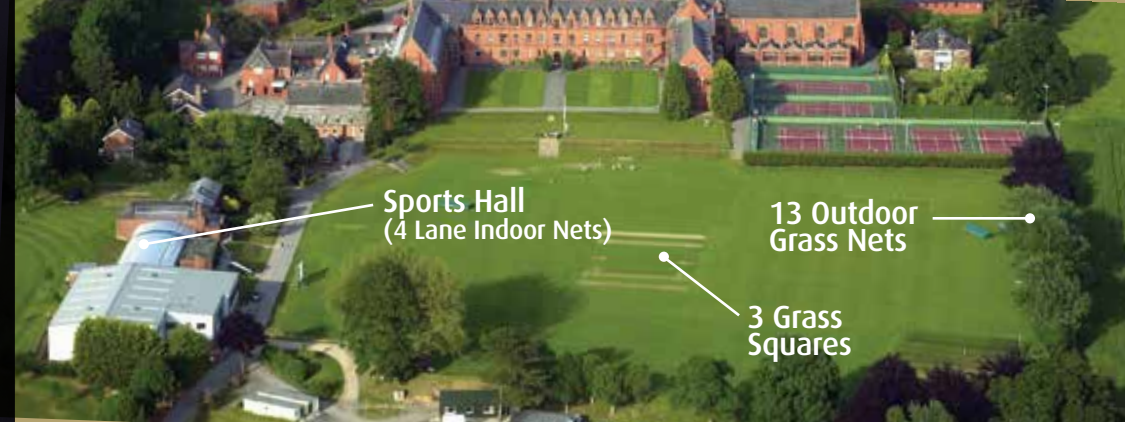

Facilities

- Four Lane Indoor nets, with ample room for run ups
- Additional indoor space available for use throughout the year
- Outdoor grass nets with an additional six artificial nets
- Three Grass squares as well as an artificial wicket
- Bowling machines
- Fitness Centre and Performance Weights Rooms
- 25m Swimming Pool
- 6 Artificial Outdoor Nets